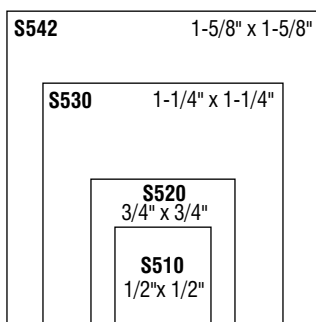

# POPULAR STAMPS SIZING TEMPLATE

\*NOTE: Copy should not completely fill template area. Some space must be left for engraving and fitting to the mounting surface. For best results, no less than 1/16" spacing from copy to edge is recommended. Sizes shown are guides to assist in choosing your item.