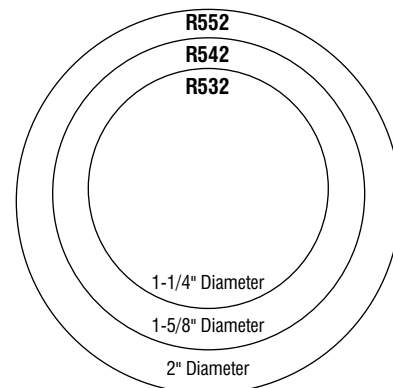

# POPULAR STAMPS SIZING TEMPLATE

\*NOTE: Copy should not completely fill template area. Some space must be left for engraving and fitting to the mounting surface. For best results, no less than 1/16" spacing from copy to edge is recommended. Sizes shown are guides to assist in choosing your item.

## Common SHINY DATER Models